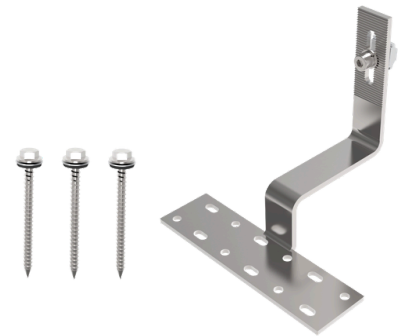

COMMERCIAL TILT KITS

**LMS-COBE-FL-10-KIT
LMS-COBE-RL-10-KIT
LMS-COBE-EW-KIT**

AL6005-T5
SUS304

**TILE HOOK KIT
PORTRAIT**

LMS-TH1-KIT

L180 x 166 x 155
SUS304 / 410
HDG = TH3-KIT