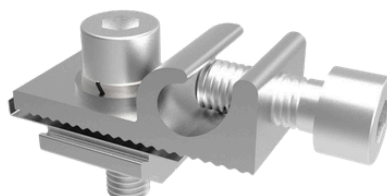

INTER CLAMP KIT
LMS-IC30-35-KIT-BP

30mm & 35mm Frames
Bonding Pins
Earthing Plates
AL6005-T5

END CLAMP KIT
ADJUSTABLE

LMS-AEC30-45-KIT
30mm-45mm Frames
AL6005-T5

PV MOUNTING RAIL H
LMS-PRO-RAILH

3150 / 4150 / 4700 / 5150
AL6005-T5

**TILE HOOK KIT
LANDSCAPE**

LMS-TH2-KIT

L180 x 166 x 155
SUS304

SLATE HOOK KIT

LMS-SH1-KIT

SUS304

L-BRACKET KIT

LMS-LB-KIT

AL6005-T5
SUS304

L-BRACKET KIT CORRUGATE PORTRAIT

LMS-LB-COR-KIT-P

AL6005-T5
SUS304

L-BRACKET KIT CORRUGATE LANDSCAPE

LMS-LB-COR-KIT-L

AL6005-T5
SUS304

HANGER BOLT + L-BRACKET KIT WOODEN PURLINS

LMS-HB-LB-KIT

AL6005-T5
SUS304

EARTH GROUNDING LUG

LMS-EGL-KIT

L25
AL6005-T5

CABLE CLIP

LMS-CC

For 2 x 6mm PV cables
SUS304