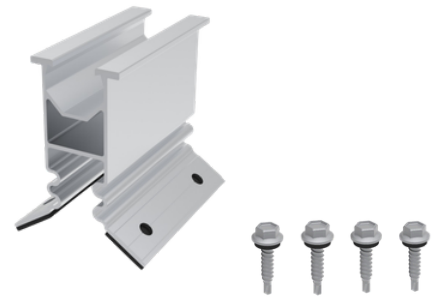

INTER CLAMP KIT
LMS-IC30-35-KIT-BP

30mm & 35mm Frames
Bonding Pins
Earthing Plates
AL6005-T5

END CLAMP KIT
ADJUSTABLE

LMS-AEC30-45-KIT
30mm-45mm Frames
AL6005-T5

PV MOUNTING RAIL H
LMS-PRO-RAILH

3150 / 4150 / 4700 / 5150
AL6005-T5

AL6005-T5
SUS304

SPLICE FOR TILT
KITS
LMS-TILT-SPLICE-KIT

AL6005-T5
SUS304

MINI RAIL KIT
LMS-MRAIL-PRO-KIT

EPDM
4 x Self-tapping screws
L100
H55
AL6005-T5

IBR SIDE-FIX
TILT SUPPORT KIT

LMS-IBR3-KIT
EPDM
4 x Self tapping screws
L100
AL6005-T5

MINI RAIL KIT - EXTENDED
LMS-MRAIL-PRO-EXT-KIT

EPDM
4 x Self-tapping screws
L220
H55
AL6005-T5

SAFLOK 410/700
MINI-RAIL CLAMP KIT
LMS-KL1-MR-KIT

L75 H85
AL6005-T5
SUS304

SAFLOK 410/700
MINI-RAIL CLAMP KIT
TILT SUPPORT KIT

LMS-KL2-MR-TILT-KIT
L100 H71
AL6005-T5
SUS304

CORRUGATED MINI
RAIL KIT
LMS-COR-MR-KIT

EPDM
4 x Self-tapping screws
L80 H77
AL6005-T5

IBR CLEAT KIT
LMS-IBR1-KIT

EPDM
4 x Self-tapping screws
AL6005-T5

IBR CLEAT KIT -
ADJUSTABLE
LMS-IBR2-KIT