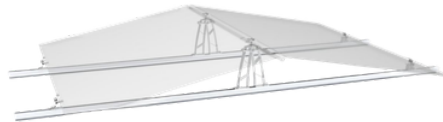

INTER CLAMP KIT
LMS-IC30-35-KIT-BP

30mm & 35mm Frames
Bonding Pins
Earthing Plates
AL6005-T5

END CLAMP KIT
ADJUSTABLE

LMS-AEC30-45-KIT
30mm-45mm Frames
AL6005-T5

PV MOUNTING RAIL H
LMS-PRO-RAILH

3150 / 4150 / 4700 / 5150
AL6005-T5

AL6005-T5
SUS304

FRONT LEG KIT

LMS-FL-KIT

AL6005-T5
SUS304

REAR LEG KIT 5°/ 10°/ 20°

**LMS-ARL5-KIT
LMS-ARL10-KIT
LMS-ARL20-KIT**

AL6005-T5
SUS304

COMMERCIAL TILT KITS