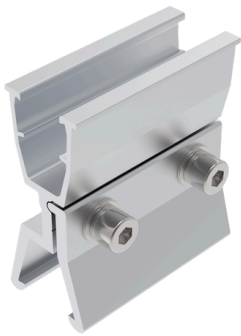

INTER CLAMP KIT
LMS-IC30-35-KIT-BP

30mm & 35mm Frames
Bonding Pins
Earthing Plates
AL6005-T5

END CLAMP KIT
ADJUSTABLE

LMS-AEC30-45-KIT
30mm-45mm Frames
AL6005-T5

PV MOUNTING RAIL H
LMS-PRO-RAILH

3150 / 4150 / 4700 / 5150
AL6005-T5

AL6005-T5
SUS304

SPLICE FOR TILT
KITS
LMS-TILT-SPLICE-KIT

AL6005-T5
SUS304

MINI RAIL KIT
LMS-MRAIL-PRO-KIT

EPDM
4 x Self-tapping screws
L100
H55
AL6005-T5

IBR SIDE-FIX
TILT SUPPORT KIT

LMS-IBR3-KIT
EPDM
4 x Self tapping screws
L100
AL6005-T5

MINI RAIL KIT - EXTENDED
LMS-MRAIL-PRO-EXT-KIT

EPDM
4 x Self-tapping screws
L220
H55
AL6005-T5

SAFLOK 410/700
MINI-RAIL CLAMP KIT
LMS-KL1-MR-KIT

L75 H85
AL6005-T5
SUS304

SAFLOK 410/700
MINI-RAIL CLAMP KIT
TILT SUPPORT KIT

LMS-KL2-MR-TILT-KIT
L100 H71
AL6005-T5
SUS304

CORRUGATED MINI
RAIL KIT
LMS-COR-MR-KIT

EPDM
4 x Self-tapping screws
L80 H77
AL6005-T5

IBR CLEAT KIT
LMS-IBR1-KIT

EPDM
4 x Self-tapping screws
AL6005-T5

IBR CLEAT KIT -
ADJUSTABLE
LMS-IBR2-KIT