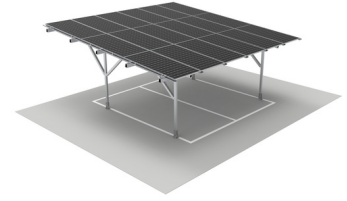

**GROUND MOUNT SET
ALUMINIUM**

LMS-GM-ALU-SET

2X5 2X12 2X17
AL6005-T5
SUS304

**GROUND MOUNT SET
ZAM STEEL**

LMS-GM-ZAM-SET

2X5 2X12 2X17
ZINC, ALUMINUM, AND
MAGNESIUM
COATED STEEL

**CARPORT SET
ALUMINIUM**

LMS-CP-AL