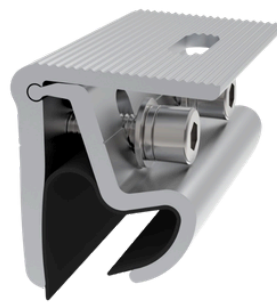

INTER CLAMP KIT
LMS-IC30-35-KIT-BP

30mm & 35mm Frames
Bonding Pins
Earthing Plates
AL6005-T5

END CLAMP KIT
ADJUSTABLE

LMS-AEC30-45-KIT
30mm-45mm Frames
AL6005-T5

PV MOUNTING RAIL H
LMS-PRO-RAILH

3150 / 4150 / 4700 / 5150
AL6005-T5

MINI RAIL KIT - EXTENDED
LMS-MRAIL-PRO-EXT-KIT

EPDM
4 x Self-tapping screws
L220
H55
AL6005-T5

SAFLOK 410/700
MINI-RAIL CLAMP KIT
LMS-KL1-MR-KIT

L75 H85
AL6005-T5
SUS304

SAFLOK 410/700
MINI-RAIL CLAMP KIT
TILT SUPPORT KIT

LMS-KL2-MR-TILT-KIT
L100 H71
AL6005-T5
SUS304

CORRUGATED MINI
RAIL KIT
LMS-COR-MR-KIT

EPDM
4 x Self-tapping screws
L80 H77
AL6005-T5

IBR CLEAT KIT
LMS-IBR1-KIT

EPDM
4 x Self-tapping screws
AL6005-T5

IBR CLEAT KIT -
ADJUSTABLE
LMS-IBR2-KIT

EPDM
4 x Self tapping screws
AL6005-T5

KLIPLOCK CLEAT
LMS-KL1-KIT

Saflok 700 / 410
AL6005-T5

**STANDING SEAM
MULTI CLAMP KIT**

LMS-SS-KIT

AL6005-T5
SUS304

NOVOTEXI 440 CLEAT

LMS-NVT-KIT